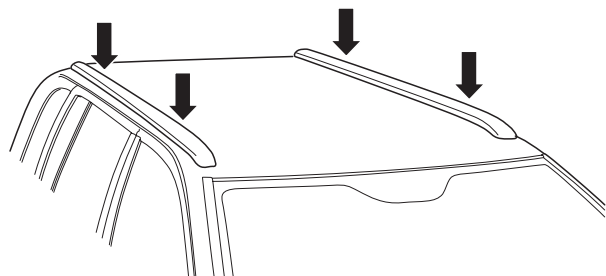

1

Kit 187018

FORD Galaxy, 5-dr MPV, 06-10
 FORD Focus II, 5-dr Estate, 04-09

ISO 11154-E

This kit is only for vehicles with T-Profile.

1

2

Bring your life
 thule.com