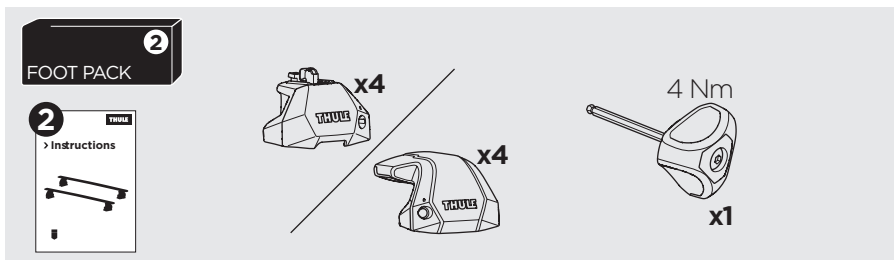

1

Kit 187018

FORD Galaxy, 5-dr MPV, 06-10
 FORD Focus II, 5-dr Estate, 04-09

ISO 11154-E

This kit is only for vehicles with T-Profile.

1

2

Bring your life
 thule.com