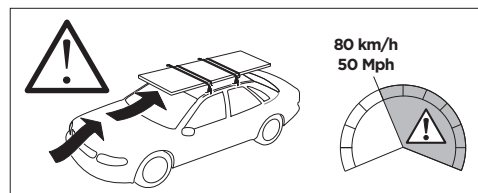

1

Kit 187018

FORD Galaxy, 5-dr MPV, 06-10
 FORD Focus II, 5-dr Estate, 04-09

ISO 11154-E

This kit is only for vehicles with T-Profile.

1

2

Bring your life
 thule.com