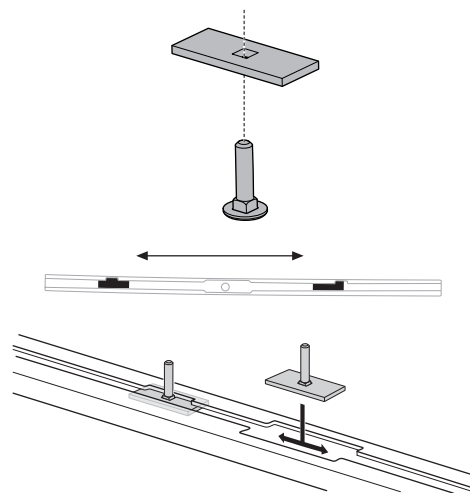

1

Kit 187018

FORD Galaxy, 5-dr MPV, 06-10
 FORD Focus II, 5-dr Estate, 04-09

ISO 11154-E

This kit is only for vehicles with T-Profile.

1

2

Bring your life
 thule.com