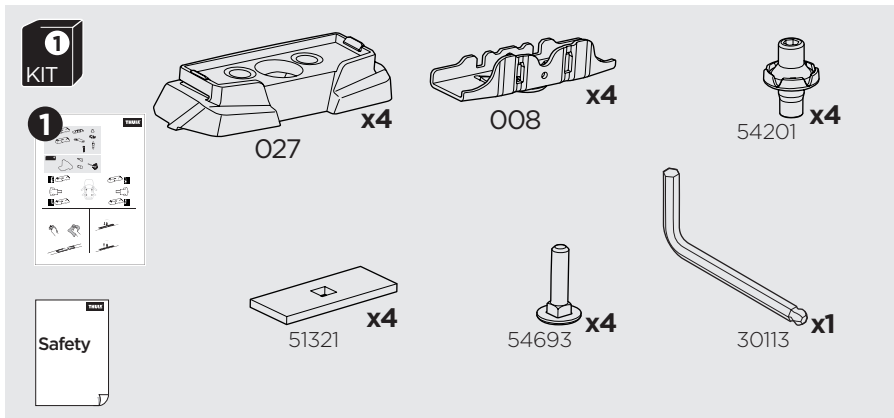

1

Kit 187018

FORD Galaxy, 5-dr MPV, 06-10
 FORD Focus II, 5-dr Estate, 04-09

ISO 11154-E

This kit is only for vehicles with T-Profile.

1

2

Bring your life
 thule.com